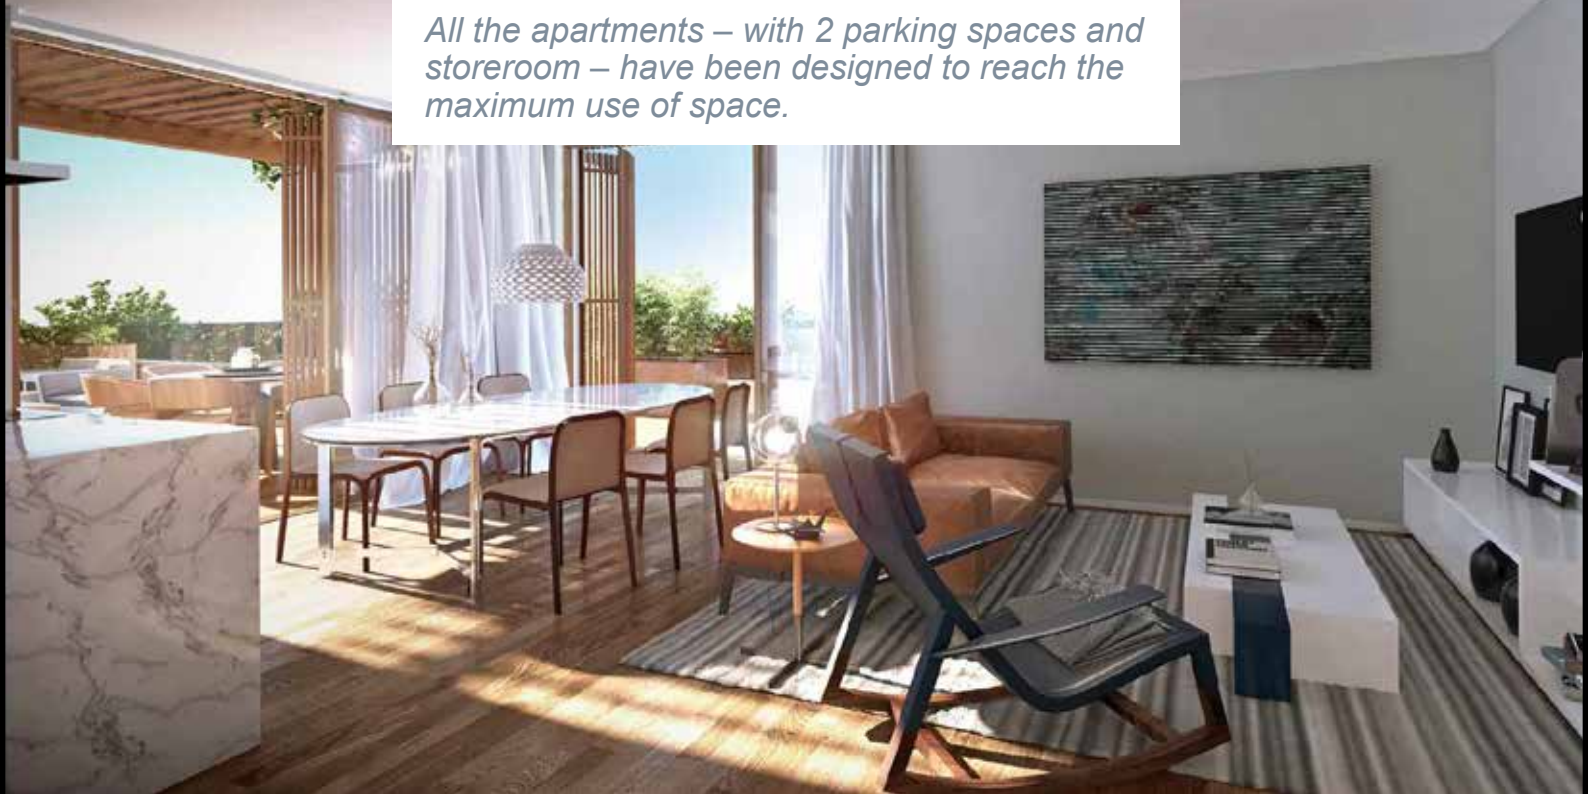

Nouveau Lisboa building is a contemporary and innovative project, with 21 units with a unique centrality, a few minutes from Gulbenkian museum, El Corte Inglés and Marquês do Pombal.

Com a sua fachada dinâmica e sofisticada, tudo faz a diferença neste empreendimento, desde o hall de entrada, ao ginásio equipado, passando pelo SPA com sauna, massagem e piscina interior com hidromassagem, até à piscina exterior com deck molhado, espaço gourmet equipado, deck exterior e jardim.

With its dynamic and sophisticated facade, everything makes a difference in this development, from the entrance hall, to the equipped gym, through the SPA with sauna, massage and indoor pool with hot tub, to the outdoor pool with wet deck, equipped gourmet area, outdoor deck and garden.

All the apartments – with 2 parking spaces and storeroom – have been designed to reach the maximum use of space.

Um empreendimento inspirado em si, perfeitamente adaptado ao ritmo do quotidiano.

A project inspired in you, perfectly adapted to the rhythm of daily life.