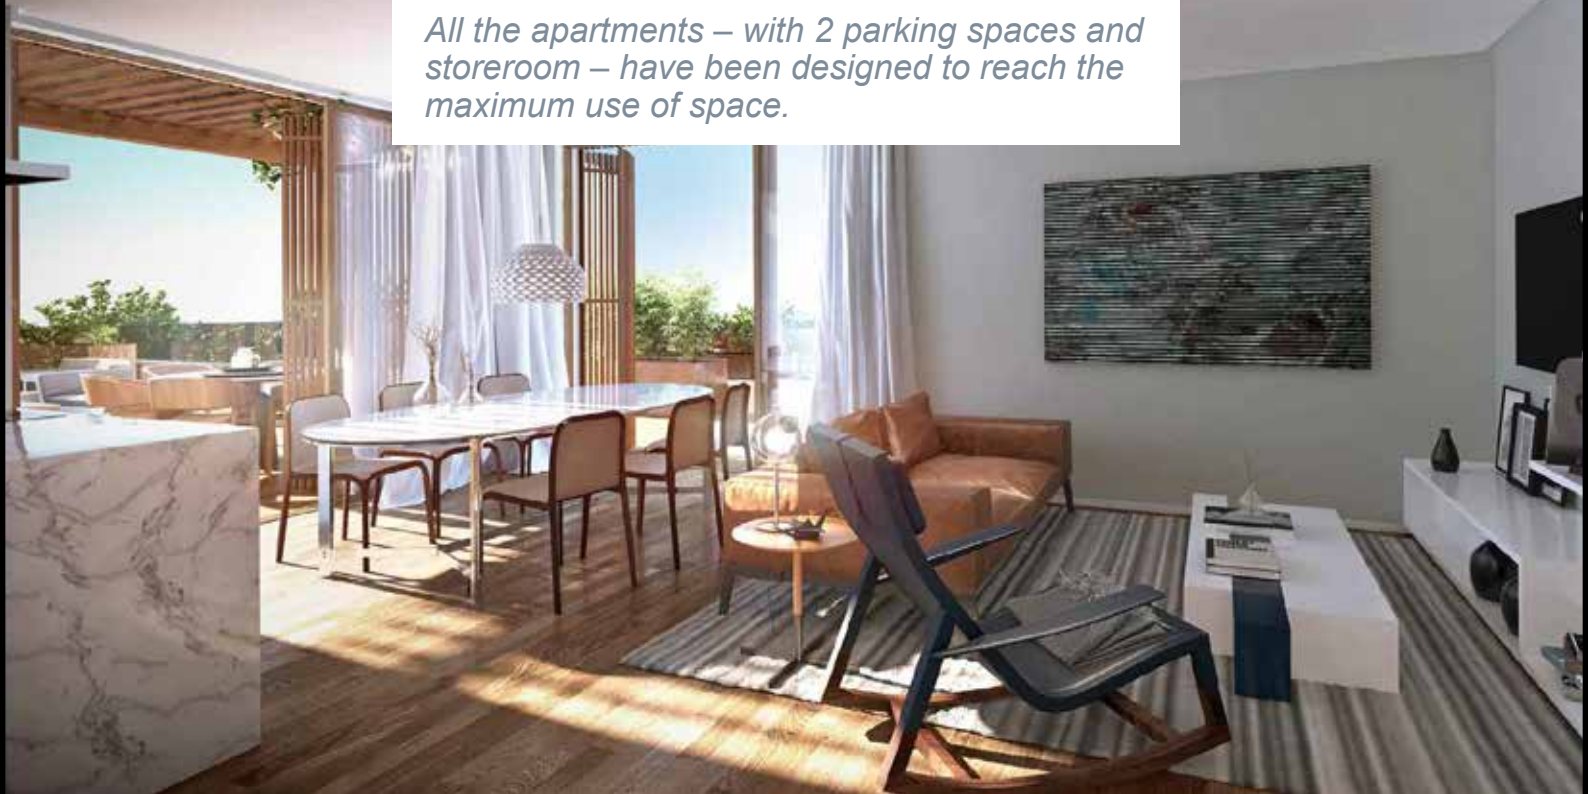

Com a sua fachada dinâmica e sofisticada, tudo faz a diferença neste empreendimento, desde o hall de entrada, ao ginásio equipado, passando pelo SPA com sauna, massagem e piscina interior com hidromassagem, até à piscina exterior com deck molhado, espaço gourmet equipado, deck exterior e jardim.

Nouveau Lisboa building is a contemporary and innovative project, with 21 units with a unique centrality, a few minutes from Gulbenkian museum, El Corte Inglés and Marquês do Pombal.

With its dynamic and sophisticated facade, everything makes a difference in this development, from the entrance hall, to the equipped gym, through the SPA with sauna, massage and indoor pool with hot tub, to the outdoor pool with wet deck, equipped gourmet area, outdoor deck and garden.

All the apartments – with 2 parking spaces and storeroom – have been designed to reach the maximum use of space.

Um empreendimento inspirado em si, perfeitamente adaptado ao ritmo do quotidiano.

A project inspired in you, perfectly adapted to the rhythm of daily life.